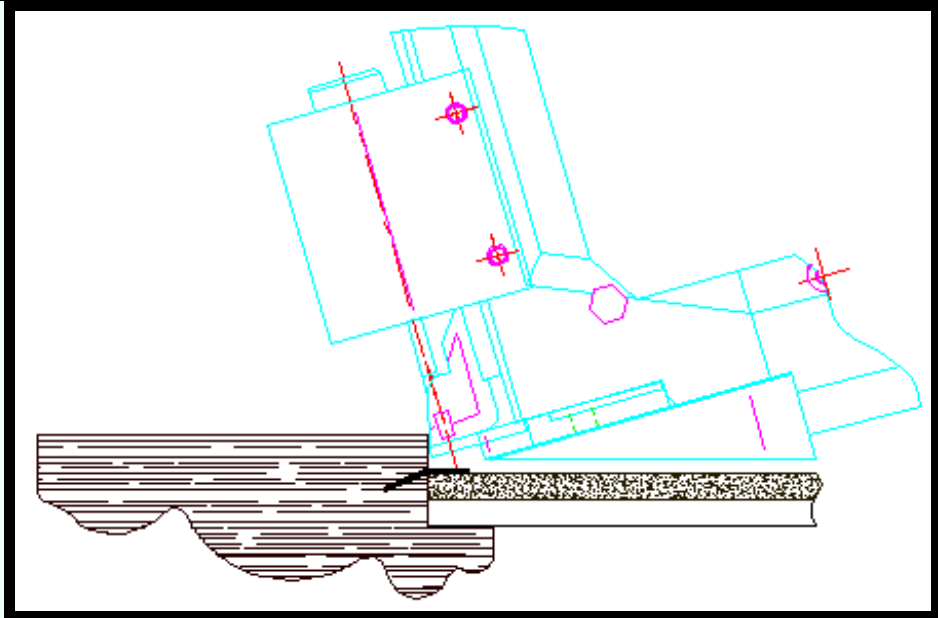

TAURUS

E q u i p m e n t

Innovated and crafted by W&M Joyce Engineers Ltd Est 1971

TAURUS AUTOBEND TAB GUNS

Tab Guns without AUTOBEND

Tab Guns with AUTOBEND

W & M Joyce Engineers Ltd
Steele Road
London
NW10 7AR